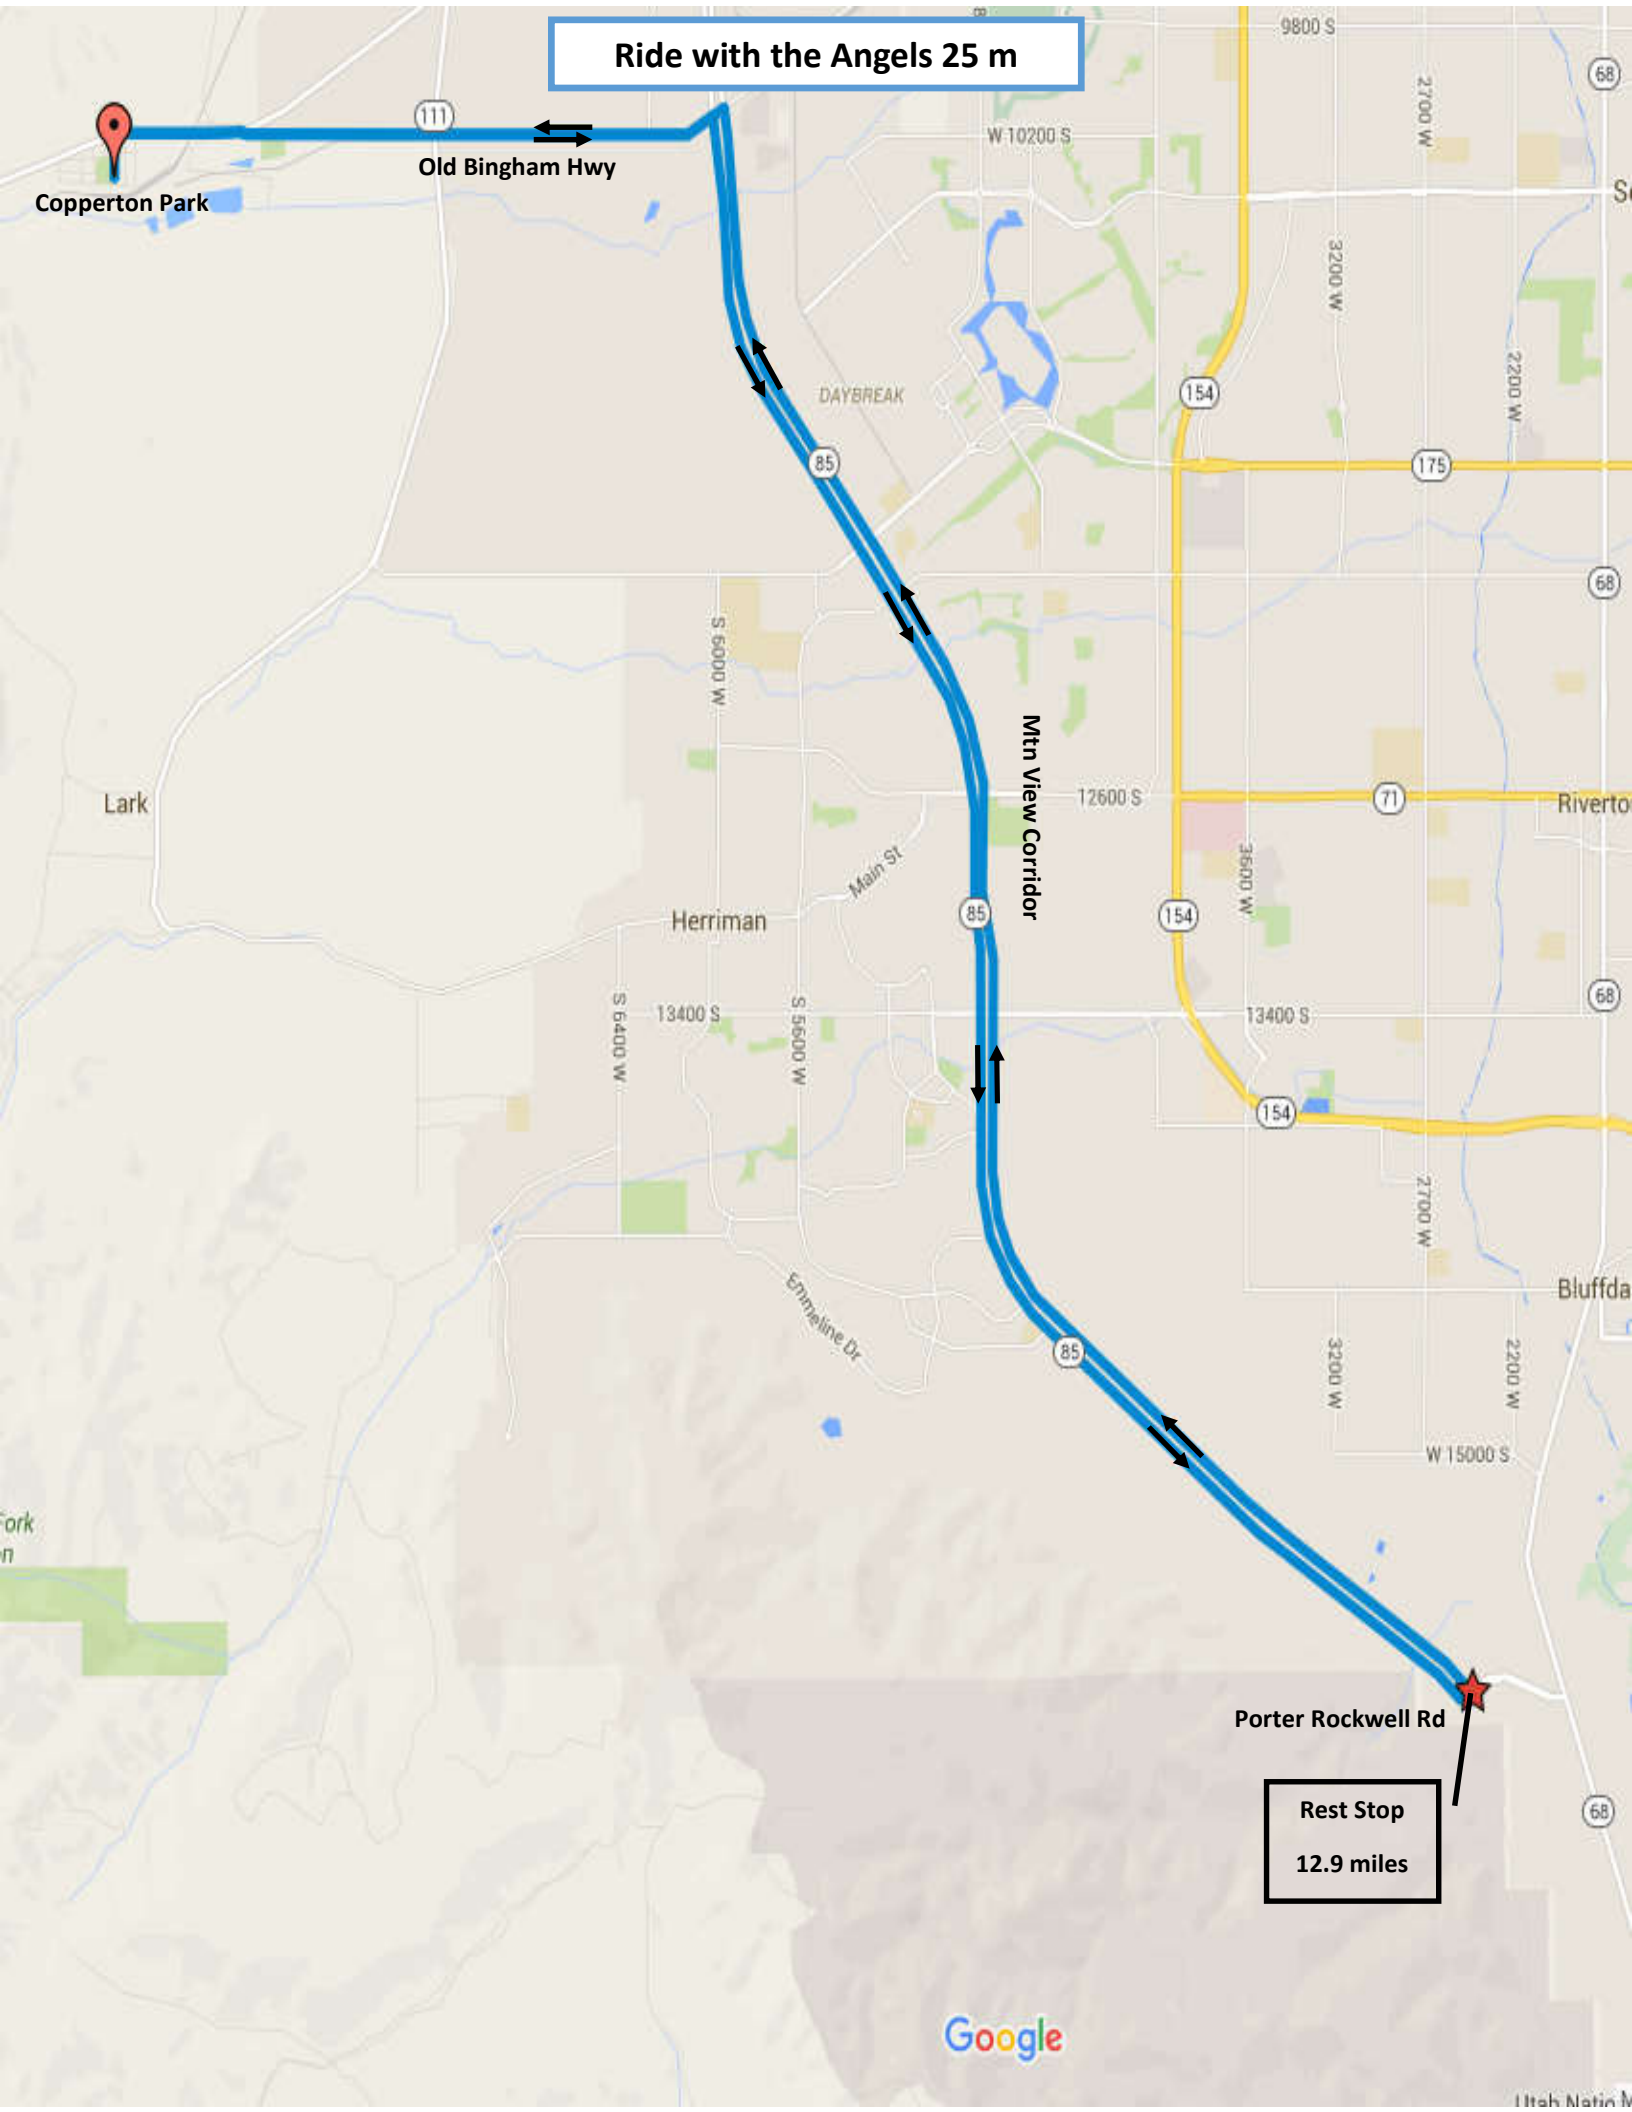

**Ride with the Angels 25 m**

Copperton Park

111  
Old Bingham Hwy

85

Mtn View Corridor

85

Porter Rockwell Rd

Rest Stop  
12.9 miles

Ride with the Angels 25 mile				
Leg	Direction	Type	Notes	Total
	←	Left	Turn left onto 8655 W/Gemmell Club Dr.	0.1
0.2	→	Right	Turn right onto UT-48 E	0.3
0.7	→	Right	Turn right onto W 10200 S	1.0
2.5	↑	Straight	Straight Continue onto W 9665 S/W 9665 South Rd	3.5
0.2	→	Right	Turn right onto UT-85	3.7
9.0	←	Left	Turn left onto Porter Rockwell Blvd	12.6
0.1	←	Left	Turn left onto UT-85	12.7
9.0	←	Left	Turn left onto W 9665 S/W 9665 South Rd	21.7
0.2	↑	Straight	Continue onto W 10200 S	21.9
2.5	←	Left	Turn left onto UT-48 W	24.4
0.7	←	Left	Turn left onto 8655 W/Gemmell Club Dr	25.2
0.2	→	Right	Turn right onto W Hillcrest St	25.4